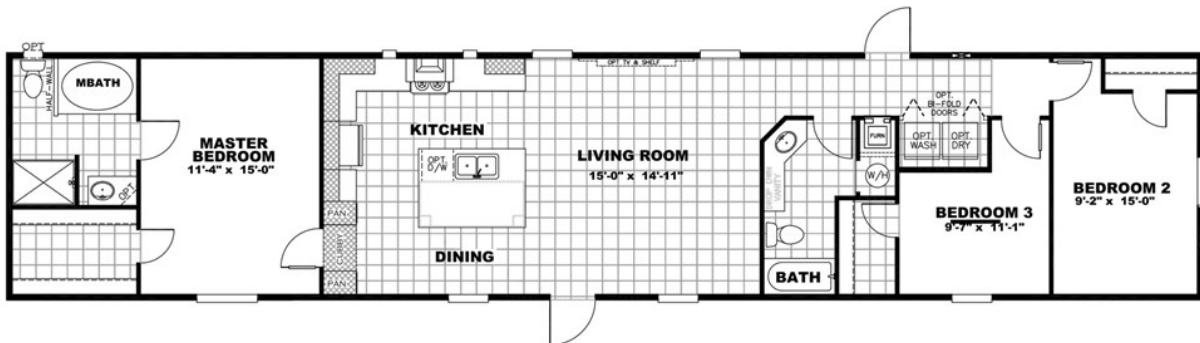

THE HONEY CREEK - 35YES16763HH

Plan Details

Bedrooms	3
Bathrooms	2
Sq Feet	1191
Width	16
Depth	76

The home series and floor plans indicated will vary by retailer and state. Your local Home Center can quote you on specific prices and terms of purchase for specific homes. Clayton Bonham invests in continuous product and process improvement. All home series, floor plans, specifications, dimension, features, materials, availability, and starting prices shown on this website are artist's renderings or estimates, and are subject to change without notice. Dimensions are nominal and length and width measurements are from exterior wall to exterior wall.